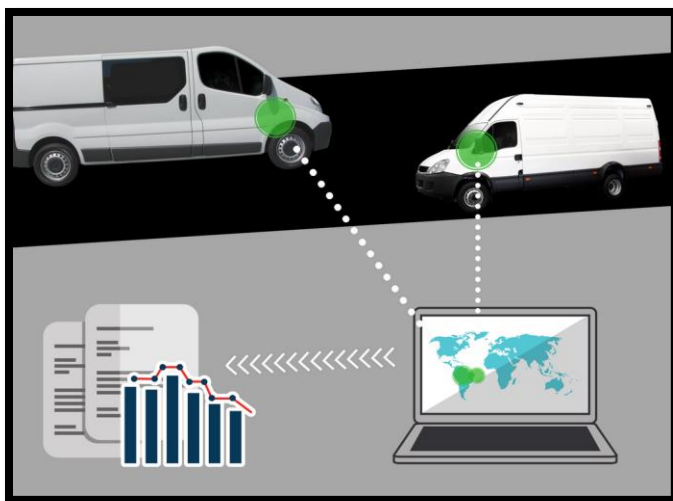

QRydeCloud

For Providers

Simplifying Transportation. Energizing Your **Business.**

QRydeFleet is our powerful OBD (On-Board Diagnostics) tool that gives you the capability to audit your assets and drivers in real-time.

Vehicle Asset Management Solutions

- Track Vehicle location
- Eliminate erratic driving
- Alerts for deviation of route
- Trip history reporting
- Proactive vehicle maintenance
- Remote vehicle diagnostics

Reduce Vehicle Repair Costs

Powered by HBSS

www.qryde.com | info@qryde.com | © 2016 HB Software Solutions. All rights reserved

QRydeFleet

Want to optimize your tracking and fleet maintenance?

Need to monitor driver performance?

QRydeCloud can help!

- Decrease downtime for unscheduled maintenance
- Increase safety
- Reduce fuel consumption and maintenance bills

Start Today!

www.QRyde.com